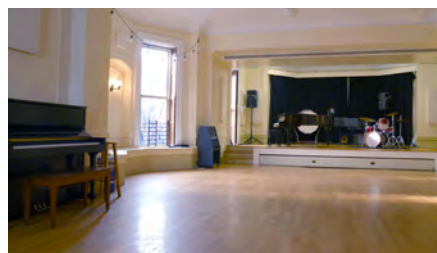

BKCM, Studio 50
$15/hour

BKCM, Grand Hall
$20/hour