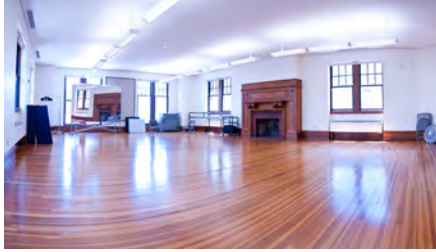

Rehearsal Spaces

Williamsburgh Library, Studio A
$18/hour